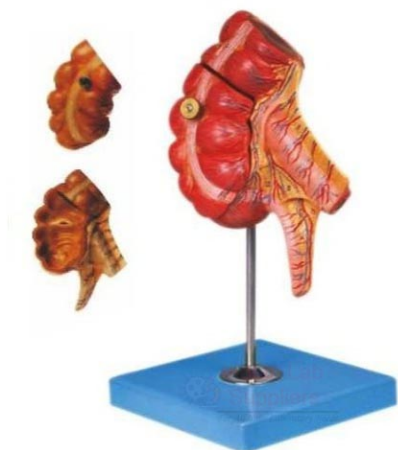

Product Code . ILS-HSM-11073

Appendix and Caecum Model

Description

Shows wall of the caecum and appendix.

Separated into 2 parts.

Made of advanced PVC.

Shows 17 positions.

Mounted on a stand, Natural size.